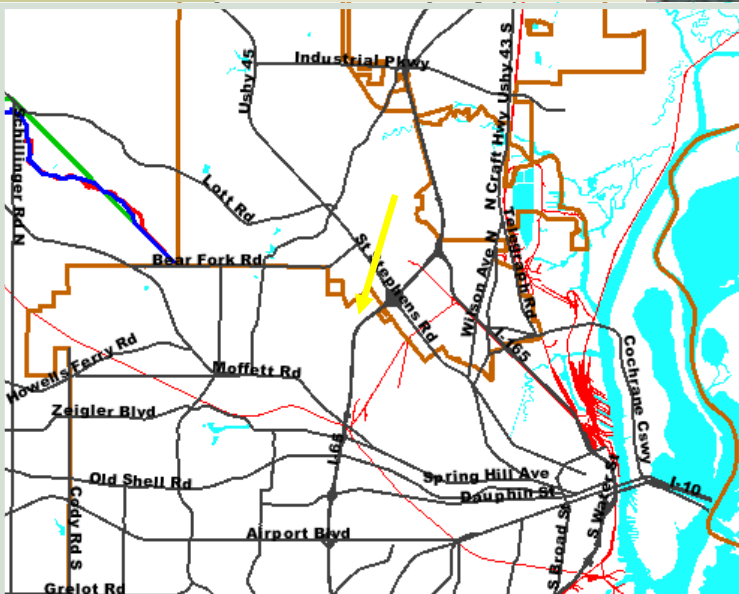

Metcalfe & Company, Inc.

Commercial & Industrial Real Estate

FOR SALE

Anton Street
Near Interstate 65 & St. Stephen's
Road Interchange

30± acres

I-2, City of Mobile

\$430,000

Property may contain
some classified wetlands